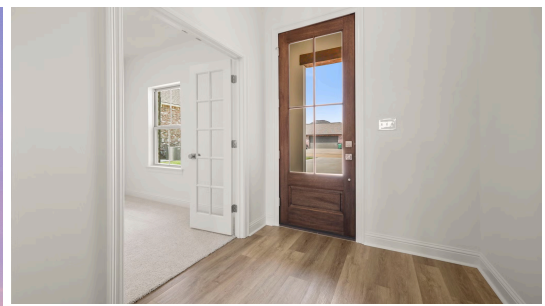

MOVE-IN READY

320 Marmande Avenue

2,014
SQ.FT

3
BEDS

2
BATHS

43
LOT

\$359,900

Columbus A floorplan by Level Homes underway in St. John Place! This one story, spacious and open plan features 3 bedrooms, 2 full baths plus an office with just over 2000 sq ft! Enter this home from the charming front porch into the foyer which leads you to the office and then the open living and dining room. The living room features a vent-less gas fireplace with a Moonlite granite surround and the option to add "optional" built in wall units. The kitchen is set off of the dining area and features custom painted cabinets with 5" hardware pulls, large center island with sink and two overhanging pendant lights, 3 cm Moonlite granite countertops, white subway tile backsplash, stainless appliance package including 30" gas cooktop and single wall oven and a walk-in corner pantry. The master suite is located off the rear of the home and features a spa like bath with a separate tub and custom job built tiled shower with a seamless shower door, framed mirrors, dual sinks with granite countertops and a huge walk-in closet! Bedrooms 2 and 3 are on the opposite side of the home and share a hall bath. There is a mudroom located off the garage entry with space for an "optional" built-in mud bench or desk. Patio will be plumbed for gas grill! The yard will be professionally landscaped and fully sodded.