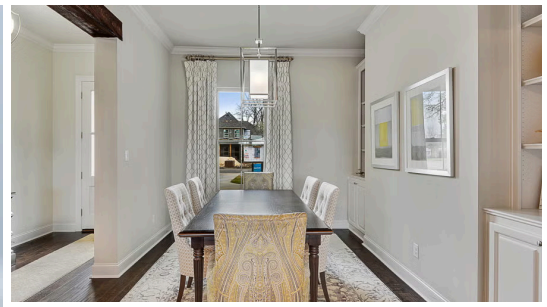

MOVE-IN READY

15250 Hazelwood Court

3,071
SQ.FT

4
BEDS

3
BATHS

128
LOT

\$536,039

The Melrose is a beautiful two-story home with gorgeous, open living space and plenty of room to ensure comfort for the whole family. Home features a bonus room or optional upgraded bonus suite over the garage.