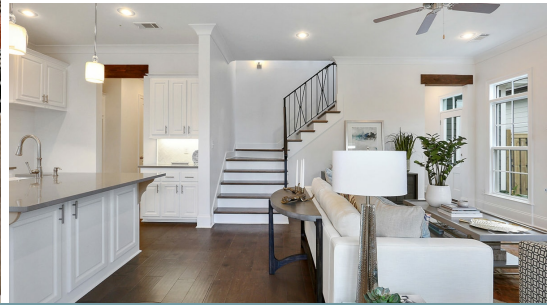

AVAILABLE JUNE 2022

1829 Ville Marie St.

1,761  
SQ.FT

3  
BEDS

2.5  
BATHS

314  
LOT

Price Coming Soon

The Adalai is a graciously-appointed, two-story plan with incredible curb appeal and timeless Southern styling.